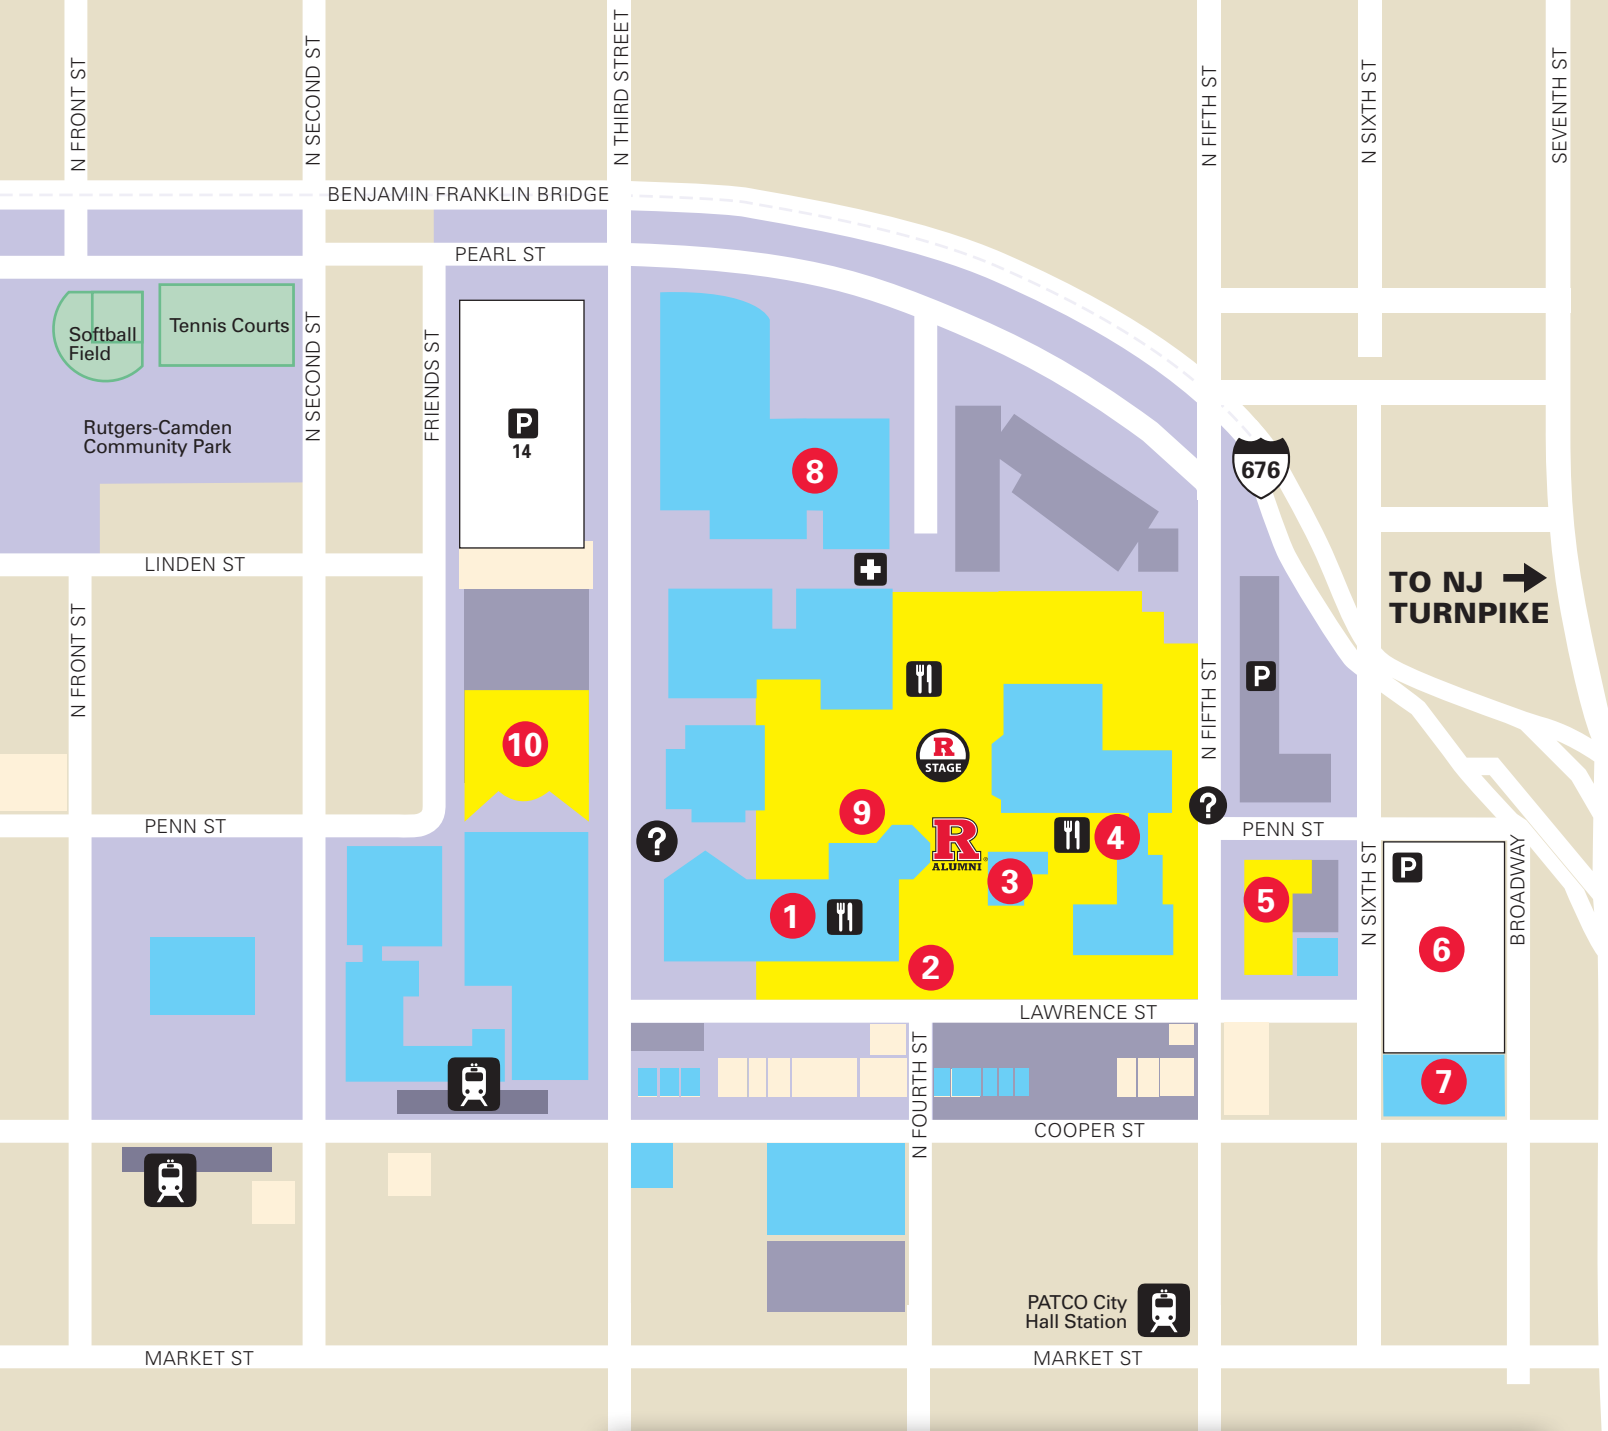

Rutgers University—Camden

← TO PHILADELPHIA

TO RAND
TRANSPORTATION
CENTER
(BROADWAY & MLK BLVD.)
↓

Map Key

1 Campus Center (restrooms and Starbucks)	6 Camden County Parking Deck
2 Cooper Street Quick Tour	7 Barnes & Noble University District Bookstore
3 Admissions Smoothie Stop	8 Rutgers University Police Department
4 Community Zone	9 A Community Poem for Camden (Presented by the Writers House)
5 Rutgers Law East Building (Junior Judge)	10 Business and Science Building (Experience Virtual Reality)

PROGRAMMING CAN BE FOUND IN ALL AREAS HIGHLIGHTED IN YELLOW